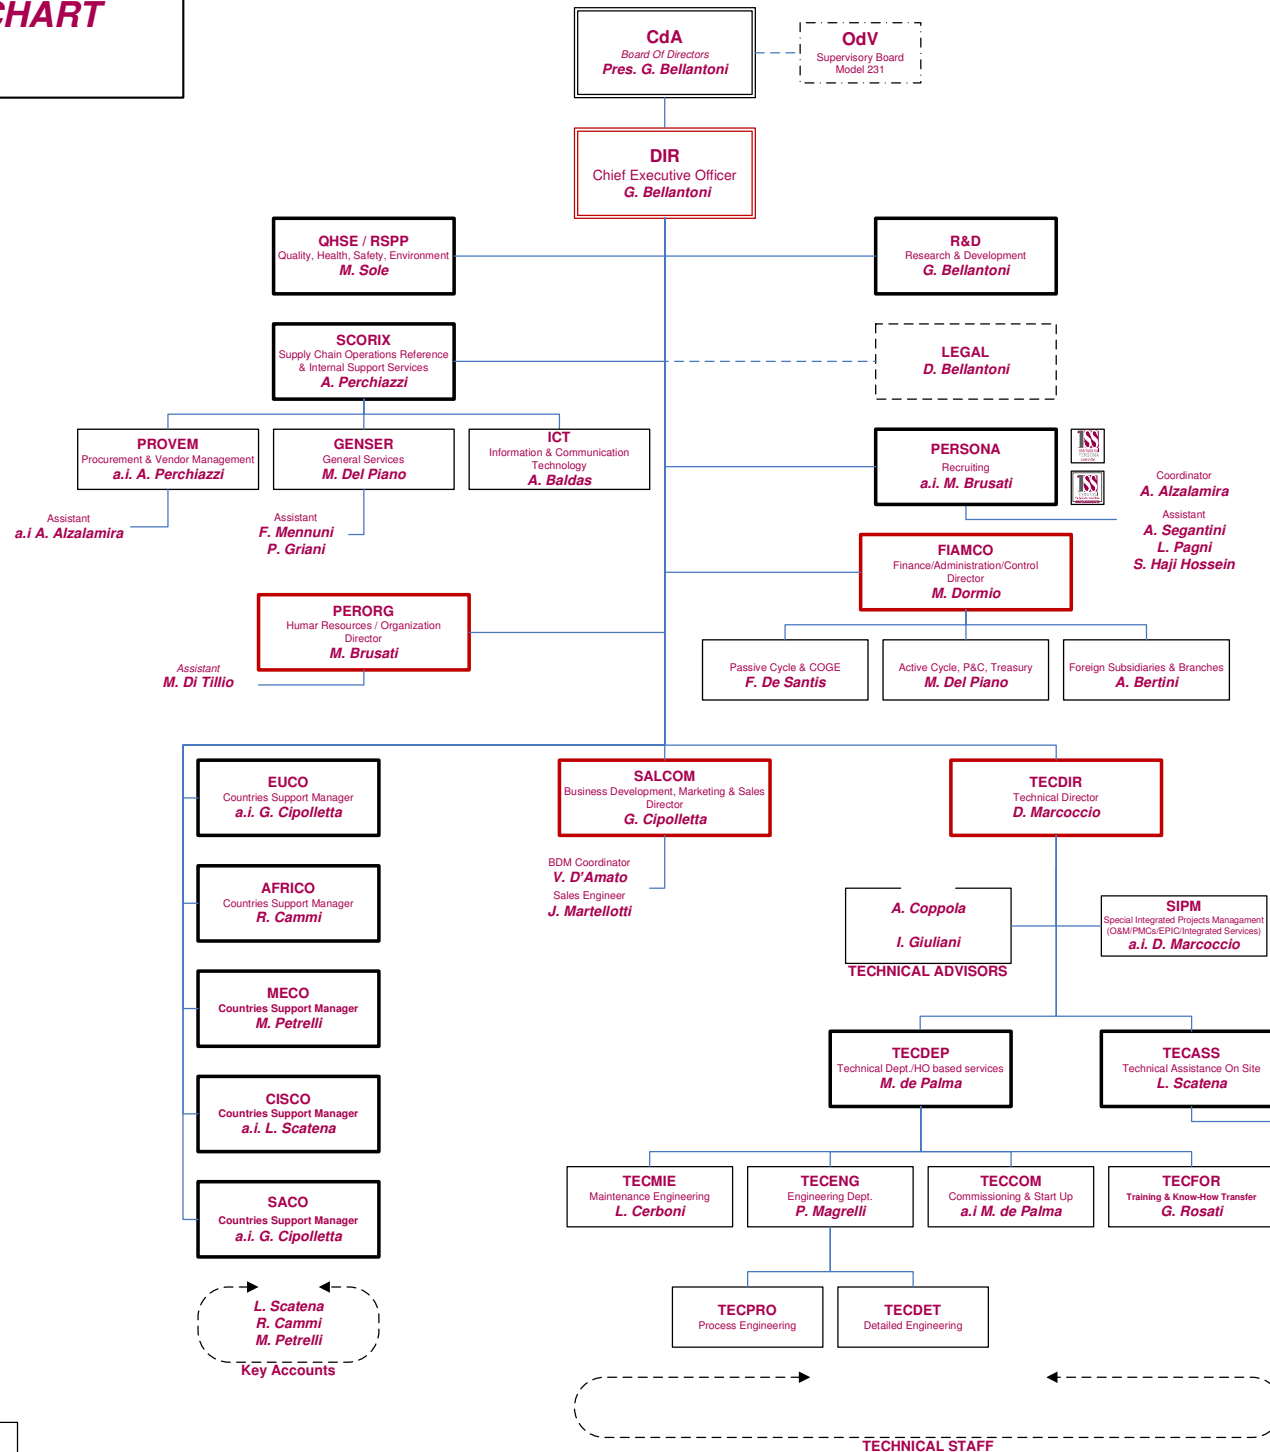

# ORGANIZATION CHART OVERALL

Legenda	
	Consultant
	Director